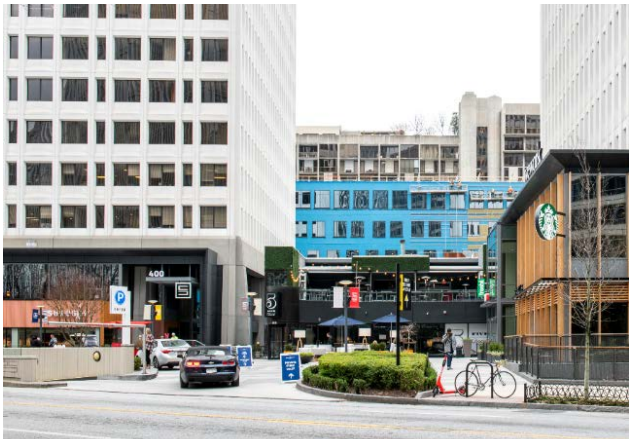

AYA MED SPA at Colony Square

Arrival Directions

Arrival Directions | From Garage

FROM PARKING GARAGE:

- Enter the parking garage from 14th (Gold Level) or Peachtree St. (Red Level) entrance.
- Navigate to the **Red Level** in the garage and look for the **YELLOW Building 300 Elevator Cab**.
- Take the elevator to the (L) Lobby Level.
- Upon arrival to the Lobby, make your way to the outdoor entrance and follow directional signage to Aya Med Spa.
- Concierge is located at the base of Building 300, if you need additional assistance locating your destination.

Building 300 Elevator Access.
Located on the Red Level.

Arrive to the Bldg. 300 (L) Lobby Level + take doors to the outside.

Concierge at the base of Bldg. 300
to assist.

Follow directional signs to Aya
Med Spa.

Arrival Directions | Walking

FROM STREET LEVEL:

- Arrive to The Front Loop and look for the Concierge, located at the base of Building 300.
- Visit Concierge for directional assistance or follow directional signage to Aya.
- Aya located at the main level of Colony House Retail.

Front Loop arrival from street/sidewalk.

Head down the Bldg. 400 corridor, towards Concierge.

Concierge at the base of Bldg. 300 to assist.

Follow directional signs to Aya Med Spa.

Arrival Directions | Front Parking