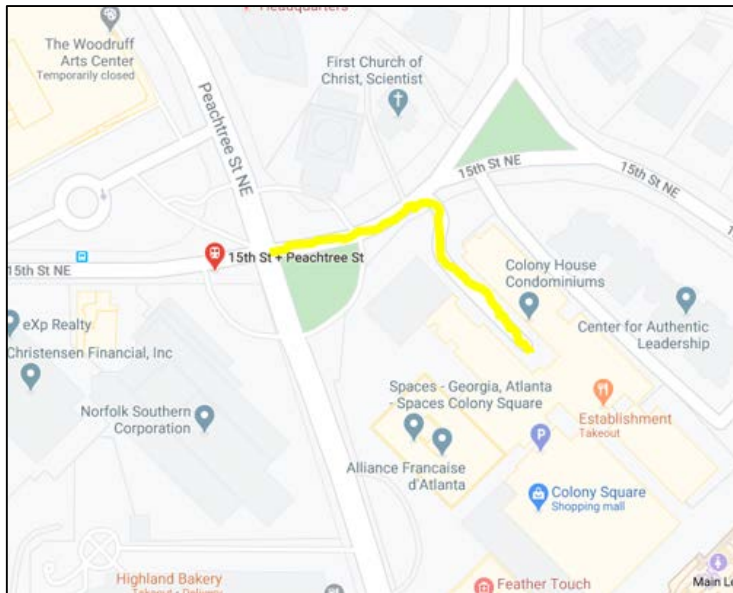

Arrival Directions | Walking

FROM STREET LEVEL:

- Arrive to The Front Loop and look for the Concierge, located at the base of Building 300.
- Visit Concierge for directional assistance or follow directional signage to Aya.
- Aya located at the main level of Colony House Retail.

Front Loop arrival from street/sidewalk.

Head down the Bldg. 400 corridor, towards Concierge.

Concierge at the base of Bldg. 300 to assist.

Follow directional signs to Aya Med Spa.

Arrival Directions | Front Parking

AYA- FRONT RETAIL PARKING:

- Navigate to 15th St. for front parking access to Aya Med Spa.
- Look for condo resident directional signage.
- Designated Aya parking located right in front of retail location.

Front parking access located off of 15th St.

Follow condo directional signage
(will be steep drive up to location).

Designated parking available in front.